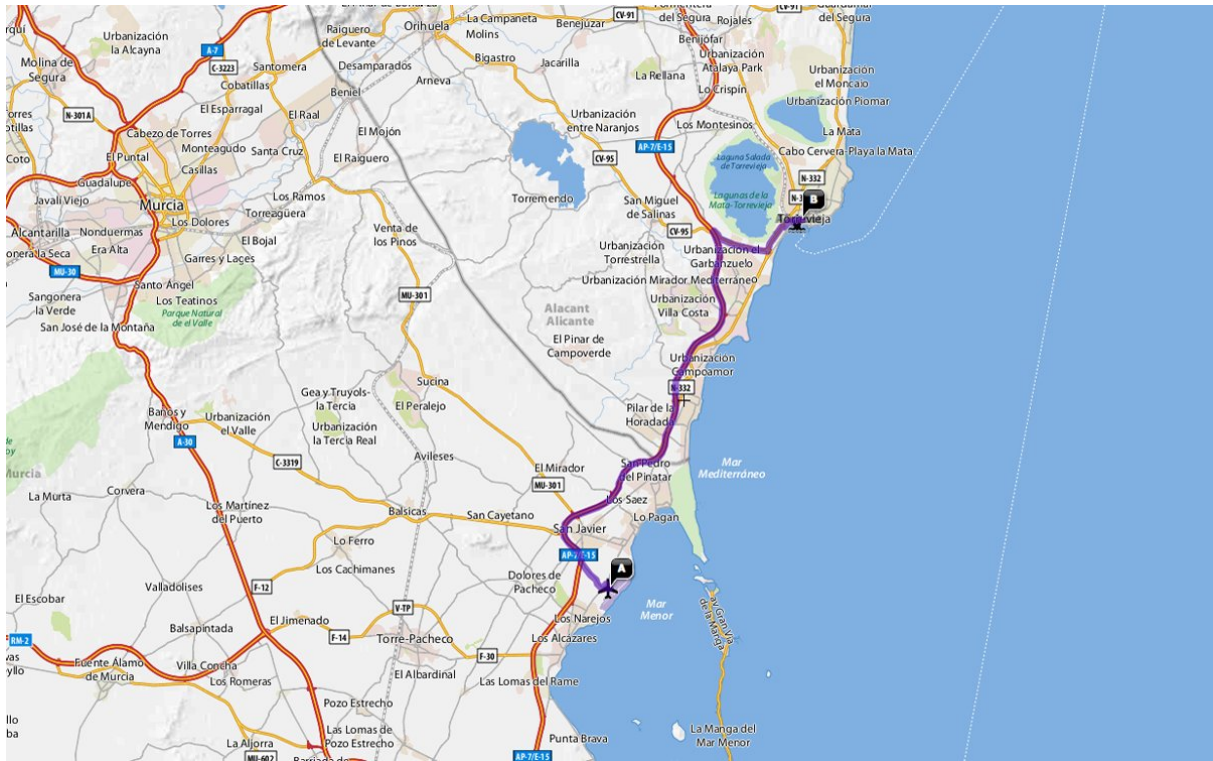

Murcia (Airport) – Torrevieja (Resale Centre Office) Directions

1. Head southwest 140 m
2. Turn right 120 m
3. Turn left toward AP-7. Go through 1 roundabout 2.5 km
4. At the roundabout, take the 2nd exit onto the AP-7 ramp to San Pedro del Pinatar / Balsicas / C-3319 / Murcia / A-37 / Alicante 400 m
5. Merge onto AP-7. Partial toll road 19.7 km
6. Take exit 763 toward La Zenia. Toll road 450 m
7. At the roundabout, take the 1st exit onto Ctra Villamartín. Go through 1 roundabout 400 m
8. Continue onto Av de la Playa 250 m
9. At the roundabout, take the 4th exit onto N-332. Go through 2 roundabouts 6.3 km
10. Slight right toward Calle de Urbano Arregui 210 m
11. Take the 2nd left onto Calle de Urbano Arregui 200 m
12. Turn right at the 2nd cross street onto Calle Santomerra 250 m
13. Turn left at Av de Desiderio Rodríguez/N-332a. Continue to follow N-332a 650 m
14. Slight left at Av Doctor Gregorio Marañón/N-332a 42 m
15. Continue onto Calle de Ramón Gallud 170 m
16. Turn left at Calle de Clemente Gosálvez. Continue one block further and the Resale Centre is visible on your righthand side.