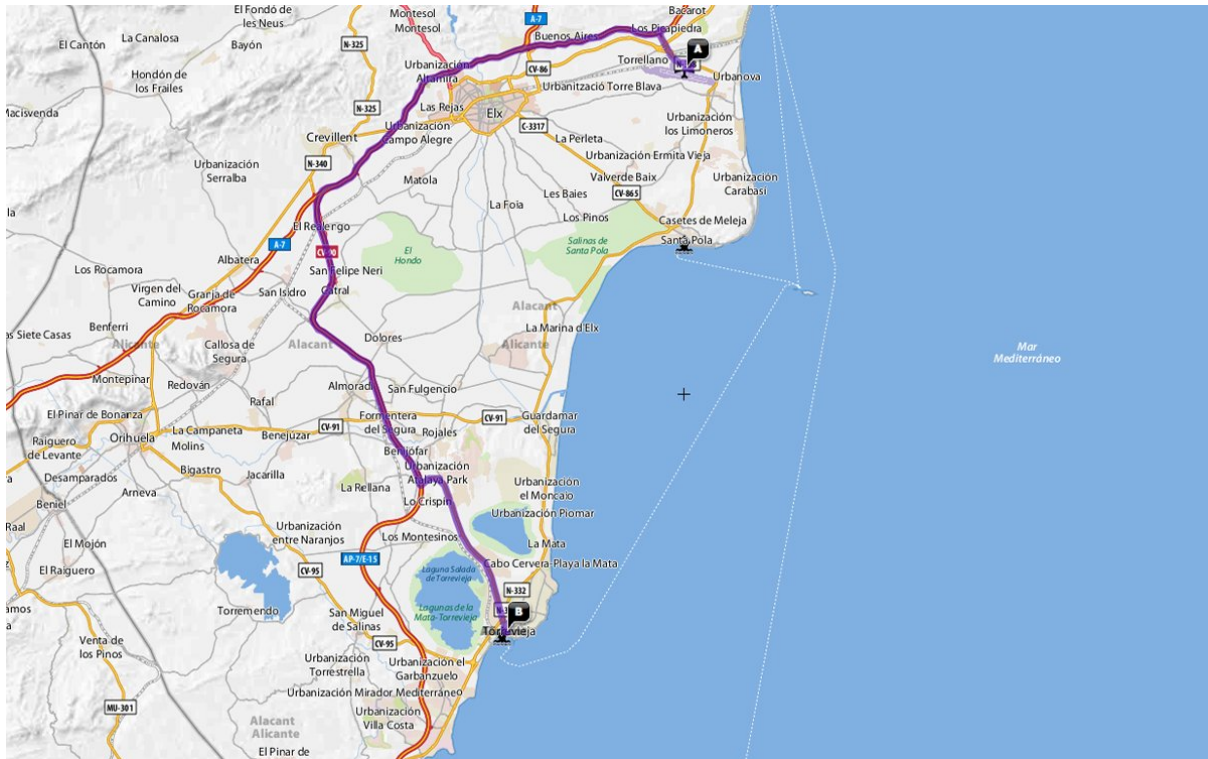

Alicante (Airport) – Torrevieja (Resale Centre Office) Directions

1. Head north. Go through 1 roundabout 750 m
2. Turn left toward N-338 (signs for A-7/E-15/Valencia/Murcia/Elche) 400 m
3. Take the ramp to N-340/Elche/E-15/A-7/Valencia/Murcia 450 m
4. Merge onto N-338 2.0 km
5. Merge onto E-15/A-7 via the ramp to A-70/Murcia/AP-7/Torrevieja/Cartagena 24.4 km
6. Take exit 724 to merge onto AP-7 toward Torrevieja/Cartagena 21.5 km
7. Take exit 745 toward CV-90/Torrevieja (Norte) 350 m
8. At the roundabout, take the 4th exit onto CV-908 heading to CV-90/Torrevieja 1.4 km
9. At the roundabout, take the 2nd exit onto CV-905. Go through 9 roundabouts 9.8 km
10. At the roundabout, take the 2nd exit onto Ctra a Torrevieja a Crevillente/CV-9261 heading to Torrevieja 110 m
11. At the roundabout, take the 3rd exit onto Ronda Ricardo La Fuente 140 m
12. Turn right at Calle de Patricio Pérez 750 m
13. Turn left at Calle de Ramón Gallud 59 m
14. Take the 1st left onto Calle de Clemente Gosálvez. Continue one block further and the Resale Centre is visible on your righthand side.